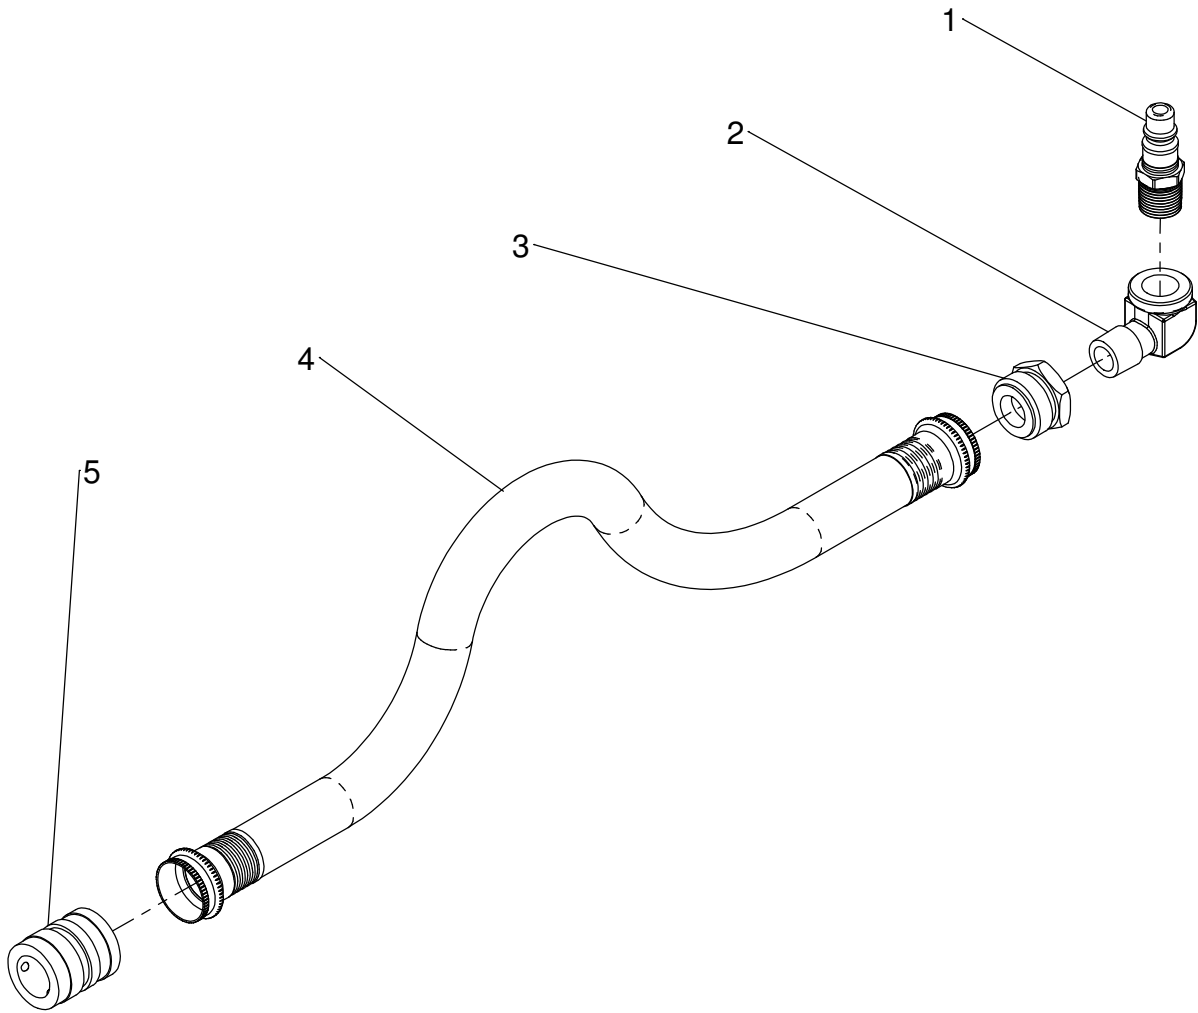

ITEM NO.	PART NUMBER	DESCRIPTION	QTY.
1	24308000	COUPLING - 3/8 QC (PLUG)	1
2	28183000	ELBOW - 3/8 NPT M X 3/8 NPT F	1
3	11378000	ADAPTER - 3/4 GHT M X 3/8 NPT F	1
4	36591000	HOSE - 3/4" X 25' GHT	1
5	12003000	ADAPTER - GHT X QUICK CONNECT (SOCKET)	1

36591001 - PARTS DWG	OH HOSE
PAGE 1 OF 1	PARTS
	DRAWING