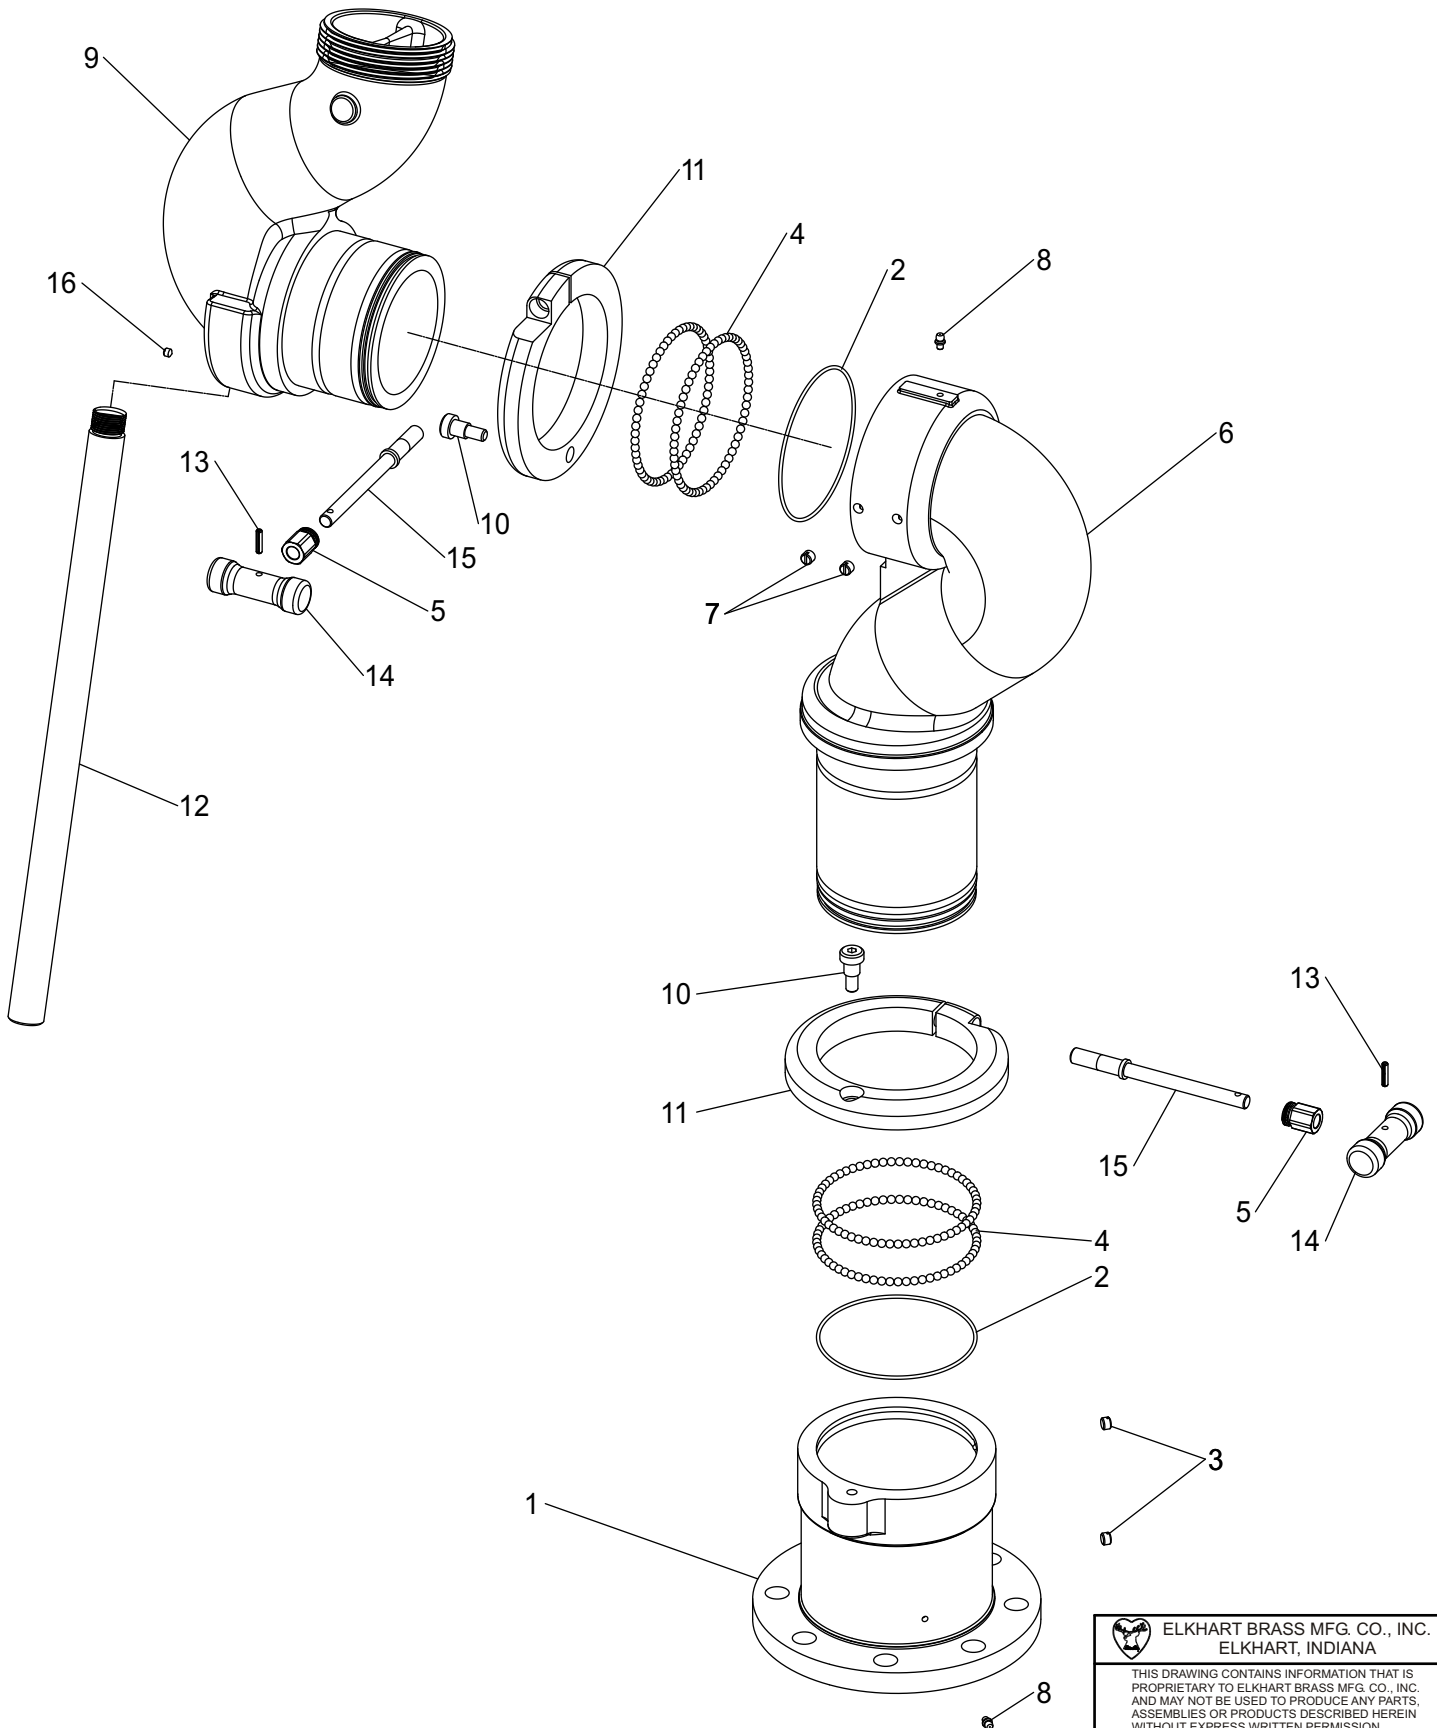

ELKHART BRASS MFG. CO., INC.
ELKHART, INDIANA
THIS DRAWING CONTAINS INFORMATION THAT IS
PROPRIETARY TO ELKHART BRASS MFG. CO., INC.
AND MAY NOT BE USED TO PRODUCE ANY PARTS,
ASSEMBLIES OR PRODUCTS DESCRIBED HEREIN
WITHOUT EXPRESS WRITTEN PERMISSION.
SCORPION 8294-131
PAGE 3 OF 4
12/2007

PART
DRAWING